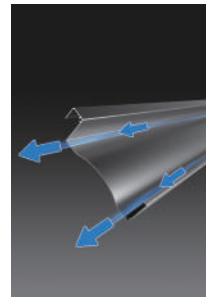

Rainwater stream through the internal gutter system and to posts of the structure which is a practical and clever solution.

- Hidden drainage system

- Water being flowed into post

- Drain to the lower end of the post

- Blade grooves facilitate diversion

Closed Slats

Half-Open Slats 45°

Slats Open 90°

LOUVER SYSTEM

Aluminum waterproof blades,
stronger and better heat insulation

LIGHTING SYSTEM

Special waterproof LED lighting
system, 24V low voltage stable and
safe