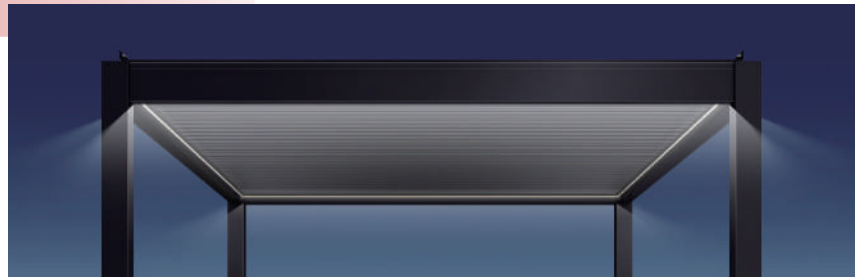

Starry Pergola

Starry pergola is a semi-permanent premium aluminum pergola with Aluminum innovative louvres, posts with round corner design, led lighting system to provide a perfect shade for your outdoor area. It is made of high-quality aluminum, which guarantees durability and solidity of the structure. Adjustable top blades allow you to choose between sun and shade seating

- ✓ Aluminum construction with long service life
- ✓ Maximum load up to 60 kg / m²
- ✓ Easy to build with assembly instructions
- ✓ Integrated roof gutter
- ✓ Aluminum blades
- ✓ White/grey color option

Rainwater stream through the internal gutter system and to posts of the structure which is a practical and clever solution.

- Hidden drainage system

- Water being flowed into post

- Drain to the lower end of the post

- Blade grooves facilitate diversion

Closed Slats

Half-Open Slats 45°

Slats Open 90°

LOUVER SYSTEM

Aluminum waterproof blades,
stronger and better heat insulation

LIGHTING SYSTEM

Special waterproof LED lighting
system, 24V low voltage stable and
safe