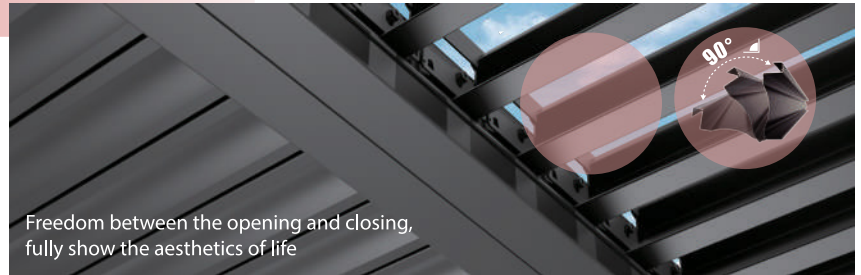

Starry Pergola

Starry pergola is a semi-permanent premium aluminum pergola with Aluminum innovative louvres, posts with round corner design, led lighting system to provide a perfect shade for your outdoor area. It is made of high-quality aluminum, which guarantees durability and solidity of the structure. Adjustable top blades allow you to choose between sun and shade seating

Rainwater stream through the internal gutter system and to posts of the structure which is a practical and clever solution.

- Hidden drainage system

- Water being flowed into post

- Drain to the lower end of the post

- Blade grooves facilitate diversion

Closed Slats

Half-Open Slats 45°

Slats Open 90°

LOUVER SYSTEM

Aluminum waterproof blades,
stronger and better heat insulation

LIGHTING SYSTEM

Special waterproof LED lighting
system, 24V low voltage stable and
safe