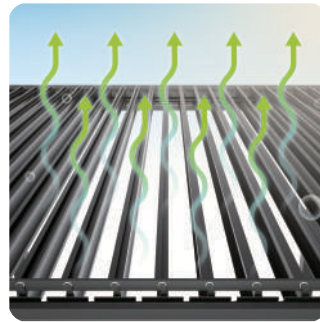

FUNCTIONAL FEATURES

Sun-proof, waterproof, ventilated

It's adopted with a new generation of shading technology, which has a very good function of shading and rain protection. By flexibly adjusting the opening and closing state of the blades, you can also adjust the light and ventilation effects, and choose the best way to start outdoor leisure life. It can withstand wind rating 28m/S (100km/h)

- Rainproof, snow-proof, windproof

- Sun-proof Anti-UV

- Ventilated

- Closed

- Flexible adjustment of opening and closing angle

- Open

DRAINAGE SYSTEM

Hidden drainage system, no fear of heavy rain

Rainwater stream through the internal gutter system and to posts of the structure which is a practical and clever solution.

- Hidden drainage system

- Water being flowed into post

- Drain to the lower end of the post