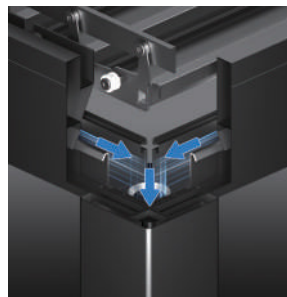

Rainwater stream through the internal gutter system and to posts of the structure which is a practical and clever solution.

- Hidden drainage system

- Water being flowed into post

- Drain to the lower end of the post

- Blade grooves facilitate diversion

Closed Slats

Half-Open Slats 45°

Slats Open 90°

LOUVER SYSTEM

Aluminum waterproof blades,
stronger and better heat insulation

LIGHTING SYSTEM

Special waterproof LED lighting
system, 24V low voltage stable and
safe